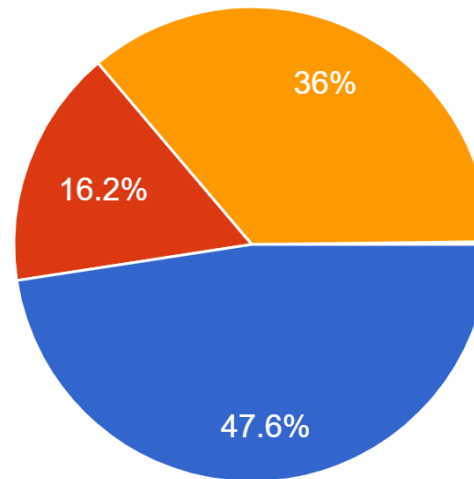

- A mixed 'hybrid' street and transition park, ideal for skateboards, scooters & BMX (with both ramps and street obst...)
- A 'street-style' plaza, ideal for skateboarding (bowls, ledges, rails, stair sets, etc. with minimal ramps)
- A 'transition-oriented' skatepark, ideal for scooters & BMX (all ramps with few or...)
- A 'transition-oriented' skatepark (all ramps with few or no street obstacles)

COMMUNITY SURVEY RESULTS