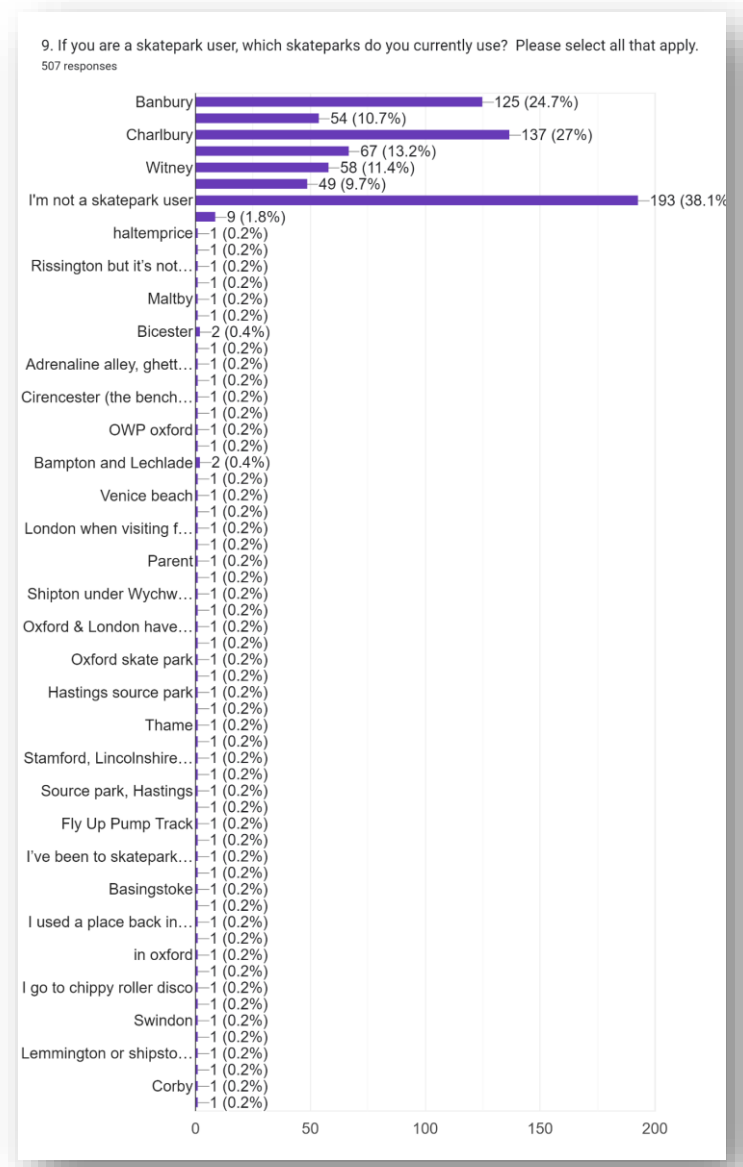

434 responses

COMMUNITY SURVEY RESULTS

CHIPPING NORTON SKATEPARK

USERS GROUP

7. If you are a skatepark user, do you? Please select all that apply.

480 responses

COMMUNITY SURVEY RESULTS

CHIPPING NORTON SKATEPARK

USERS GROUP

8. If you are a skatepark user, what level are you?

521 responses

COMMUNITY SURVEY RESULTS

CHIPPING NORTON SKATEPARK

USERS GROUP

COMMUNITY SURVEY RESULTS

CHIPPING NORTON SKATEPARK

USERS GROUP

10. Thinking of skateparks that you have visited or seen, which of the following 3 broad categories of skateparks would you most like to see in Chipping Norton?

536 responses

- A mixed 'hybrid' street and transition park, ideal for skateboards, scooters & BMX (with both ramps and street obst...)
- A 'street-style' plaza, ideal for skateboarding (bowls, ledges, rails, stair sets, etc. with minimal ramps)
- A 'transition-oriented' skatepark, ideal for scooters & BMX (all ramps with few or...)
- A 'transition-oriented' skatepark (all ramps with few or no street obstacles)