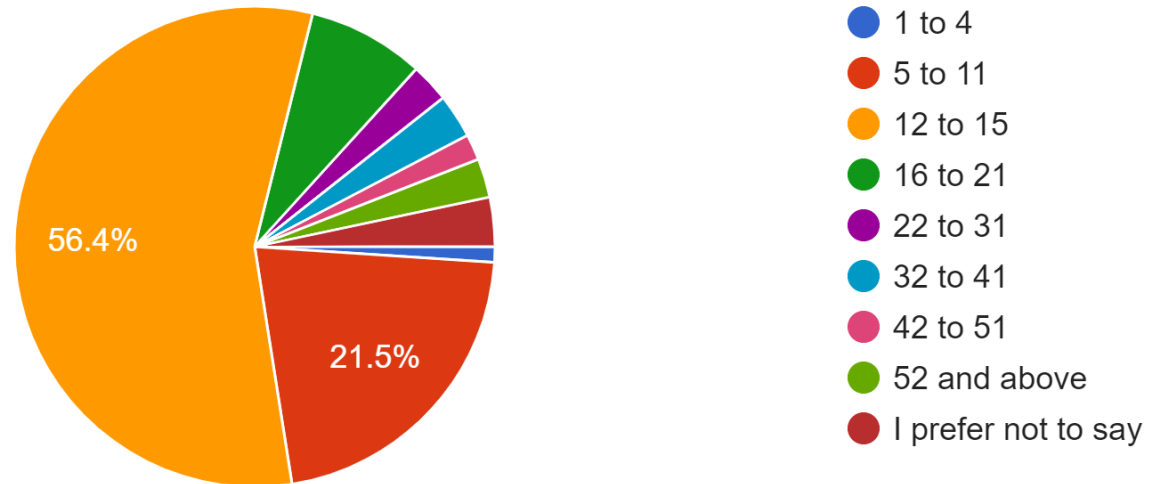

▲ 1/6 ▼

COMMUNITY SURVEY RESULTS

CHIPPING NORTON SKATEPARK

USERS GROUP

3. Are you?

573 responses

- A skatepark user
- Interested in becoming a skatepark user
- Parent/guardian of a current or future skatepark user
- Local resident
- Local business owner

COMMUNITY SURVEY RESULTS

CHIPPING NORTON SKATEPARK

USERS GROUP

4. What age are you or the potential skatepark user?

573 responses

COMMUNITY SURVEY RESULTS

CHIPPING NORTON SKATEPARK

USERS GROUP

5. If you are interested in becoming a skatepark user, what activities are you interested in? Please select all that apply.

573 responses

COMMUNITY SURVEY RESULTS

CHIPPING NORTON SKATEPARK

USERS GROUP

6. If you are a parent/guardian of a future skatepark user, what activities would they be interested in? Please select all that apply.