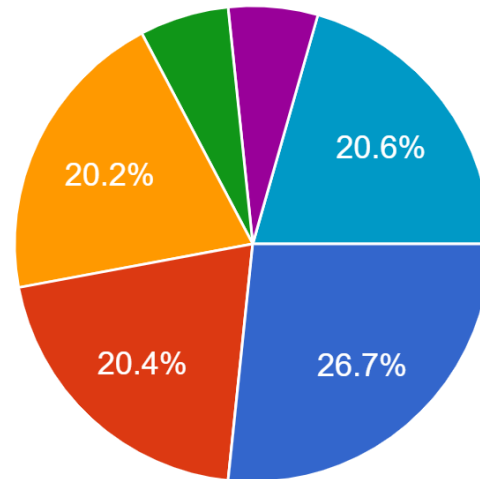

box and a nice quarter for air and if possible a hip

COMMUNITY SURVEY RESULTS

CHIPPING NORTON SKATEPARK

USERS GROUP

12. How often would you use a skatepark in Chipping Norton?

544 responses

- Several times a week
- About once a week
- A few times a month
- About once a month
- Less than once a month
- I am not interested in using a skatepark