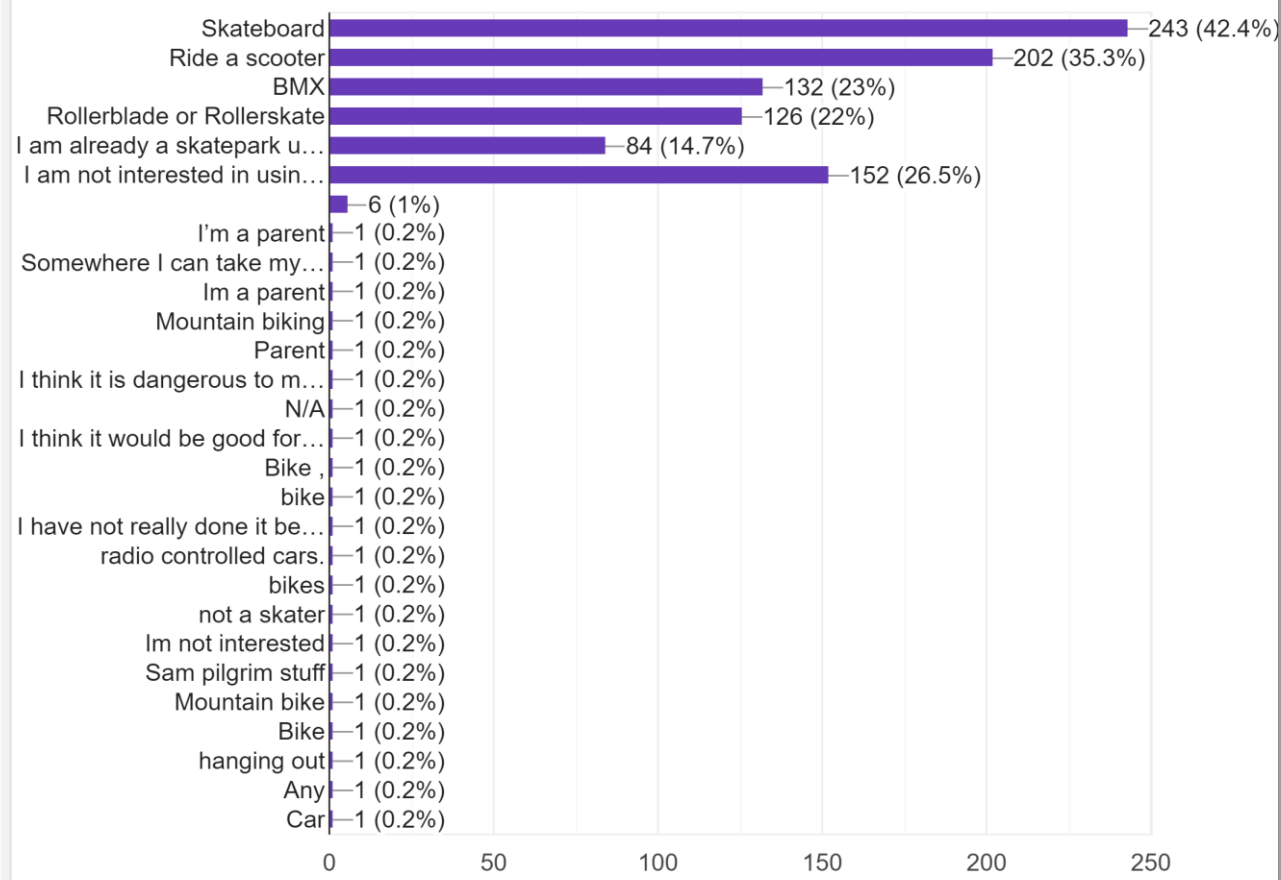

▲ 1/6 ▼

COMMUNITY SURVEY RESULTS

CHIPPING NORTON SKATEPARK

USERS GROUP

3. Are you?

573 responses

- A skatepark user
- Interested in becoming a skatepark user
- Parent/guardian of a current or future skatepark user
- Local resident
- Local business owner

COMMUNITY SURVEY RESULTS

CHIPPING NORTON SKATEPARK

USERS GROUP

4. What age are you or the potential skatepark user?

573 responses

COMMUNITY SURVEY RESULTS

CHIPPING NORTON SKATEPARK

USERS GROUP

5. If you are interested in becoming a skatepark user, what activities are you interested in? Please select all that apply.

573 responses

COMMUNITY SURVEY RESULTS

CHIPPING NORTON SKATEPARK

USERS GROUP

6. If you are a parent/guardian of a future skatepark user, what activities would they be interested in? Please select all that apply.