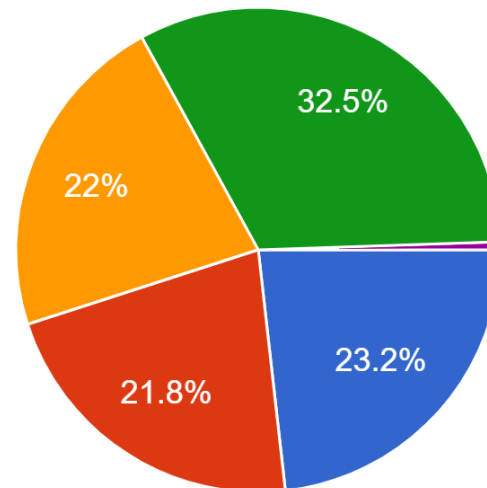

▲ 1/6 ▼

COMMUNITY SURVEY RESULTS

CHIPPING NORTON SKATEPARK

USERS GROUP

3. Are you?

573 responses

- A skatepark user
- Interested in becoming a skatepark user
- Parent/guardian of a current or future skatepark user
- Local resident
- Local business owner

COMMUNITY SURVEY RESULTS

CHIPPING NORTON SKATEPARK

USERS GROUP

4. What age are you or the potential skatepark user?

573 responses

COMMUNITY SURVEY RESULTS

CHIPPING NORTON SKATEPARK

USERS GROUP