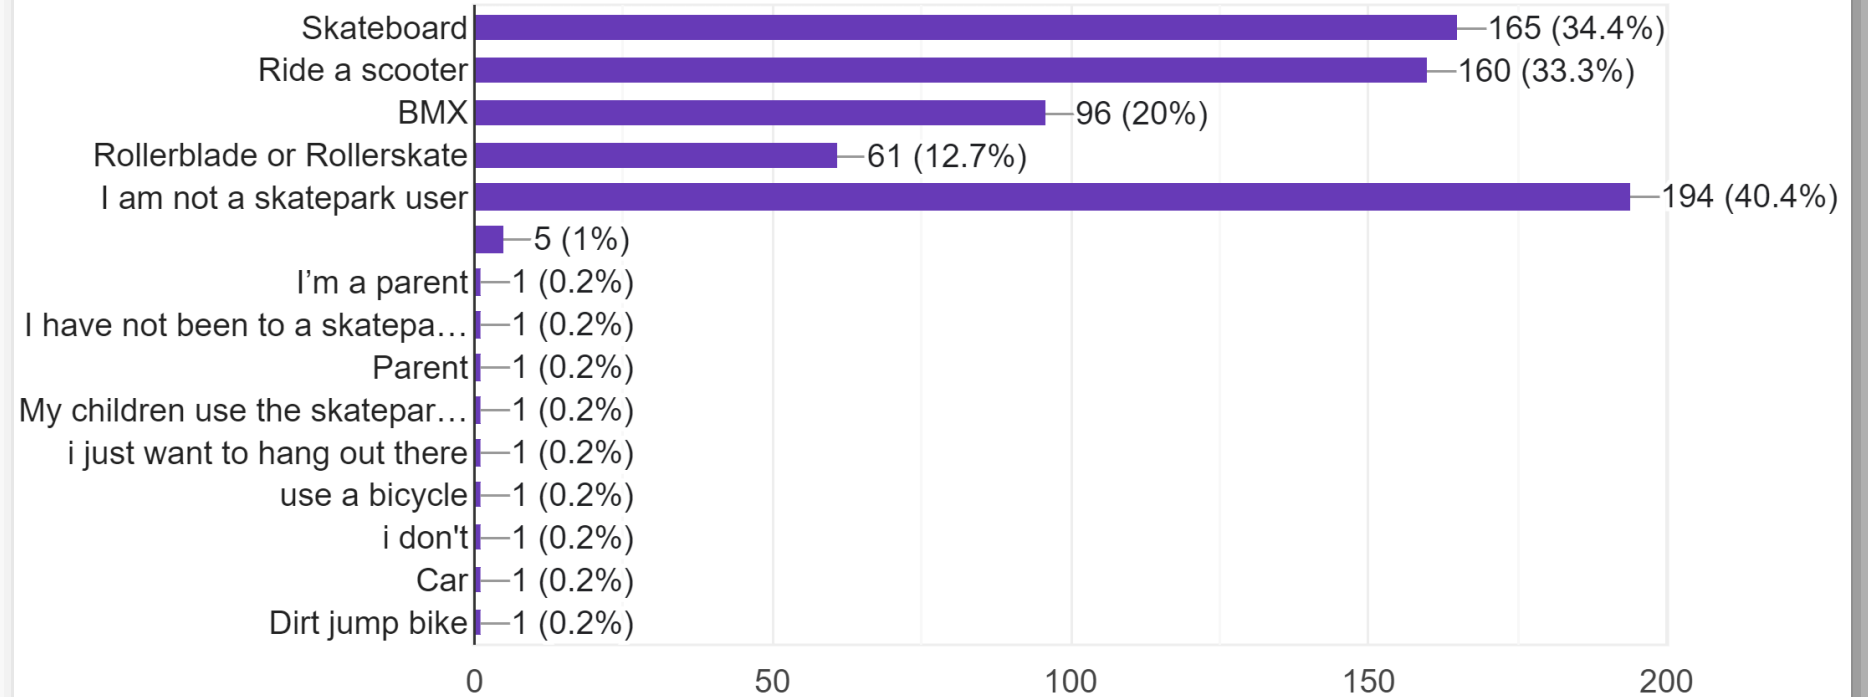

5. If you are interested in becoming a skatepark user, what activities are you interested in? Please select all that apply.

573 responses

COMMUNITY SURVEY RESULTS

CHIPPING NORTON SKATEPARK

USERS GROUP

6. If you are a parent/guardian of a future skatepark user, what activities would they be interested in? Please select all that apply.

434 responses

COMMUNITY SURVEY RESULTS

CHIPPING NORTON SKATEPARK

USERS GROUP

7. If you are a skatepark user, do you? Please select all that apply.

480 responses

COMMUNITY SURVEY RESULTS

CHIPPING NORTON SKATEPARK