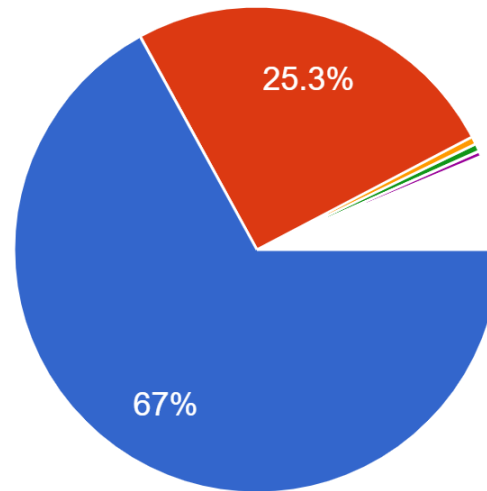

- In an existing town centre play park (e...)
- On the outskirts of town at a new site
- Anywhere
- Nowhere
- nowhere
- Nowhere near the town
- Don't mind - just love to see one in chi...
- At the school

▲ 1/6 ▼

COMMUNITY SURVEY RESULTS