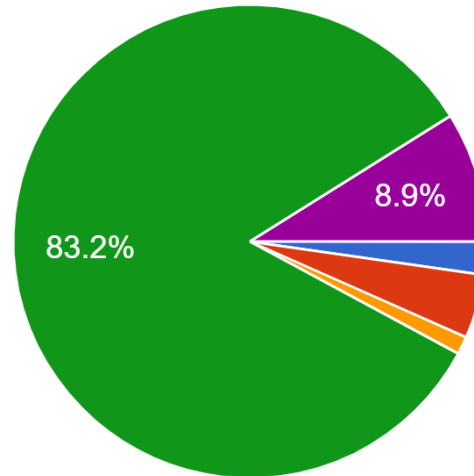

- Yes, I have a physical disability
- Yes, I have a learning disability
- Yes, I have a visual or hearing impairment
- No, I do not have a disability
- I prefer not to say

COMMUNITY SURVEY RESULTS