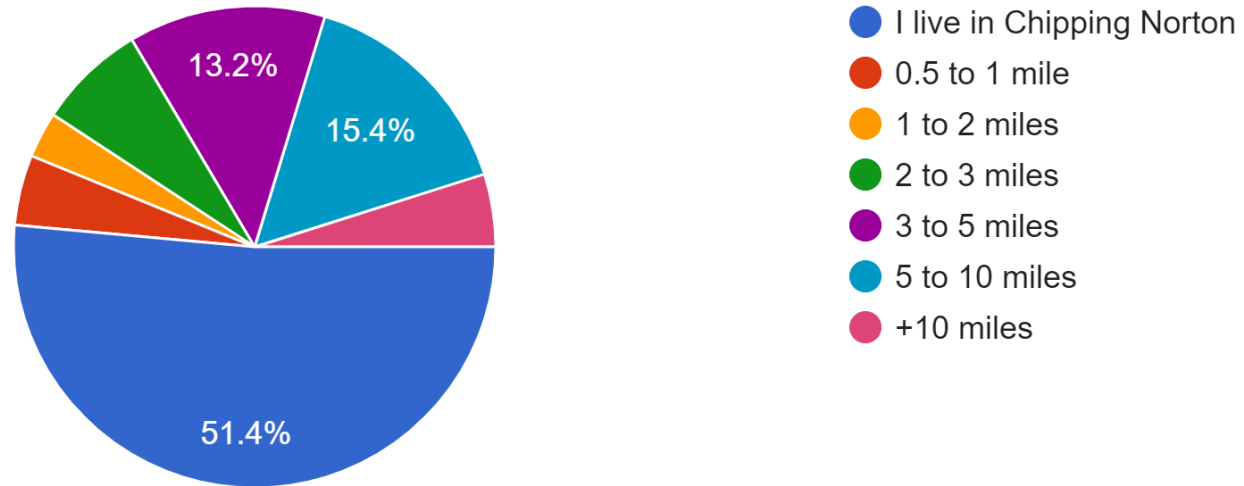

COMMUNITY SURVEY RESULTS

CHIPPING NORTON SKATEPARK

USERS GROUP

16. How many miles from Chipping Norton do you live?

552 responses

COMMUNITY SURVEY RESULTS

CHIPPING NORTON SKATEPARK

USERS GROUP