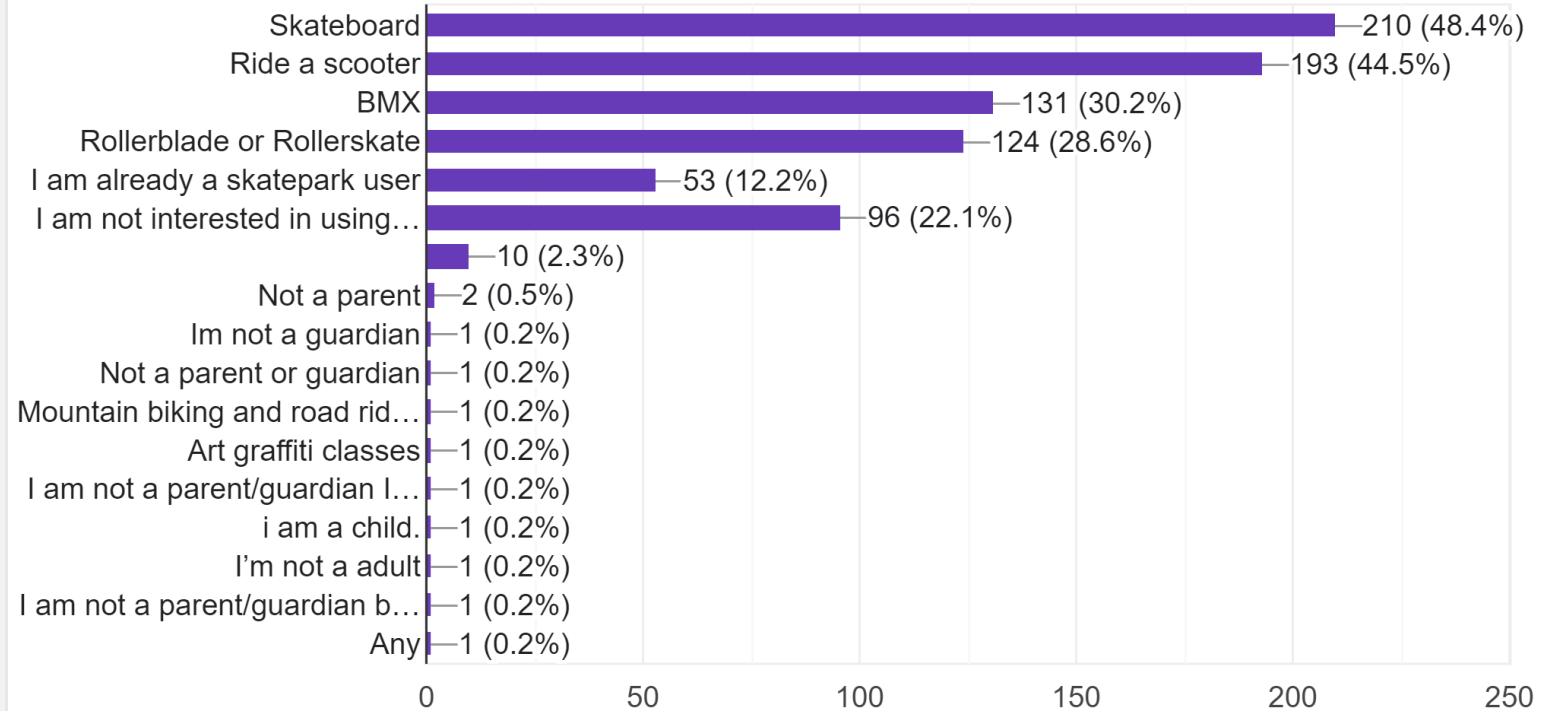

COMMUNITY SURVEY RESULTS

CHIPPING NORTON SKATEPARK

USERS GROUP

4. What age are you or the potential skatepark user?

573 responses

COMMUNITY SURVEY RESULTS

CHIPPING NORTON SKATEPARK

USERS GROUP

5. If you are interested in becoming a skatepark user, what activities are you interested in? Please select all that apply.

573 responses

COMMUNITY SURVEY RESULTS

CHIPPING NORTON SKATEPARK

USERS GROUP

6. If you are a parent/guardian of a future skatepark user, what activities would they be interested in? Please select all that apply.

434 responses

COMMUNITY SURVEY RESULTS

CHIPPING NORTON SKATEPARK

USERS GROUP

7. If you are a skatepark user, do you? Please select all that apply.

480 responses

COMMUNITY SURVEY RESULTS

CHIPPING NORTON SKATEPARK