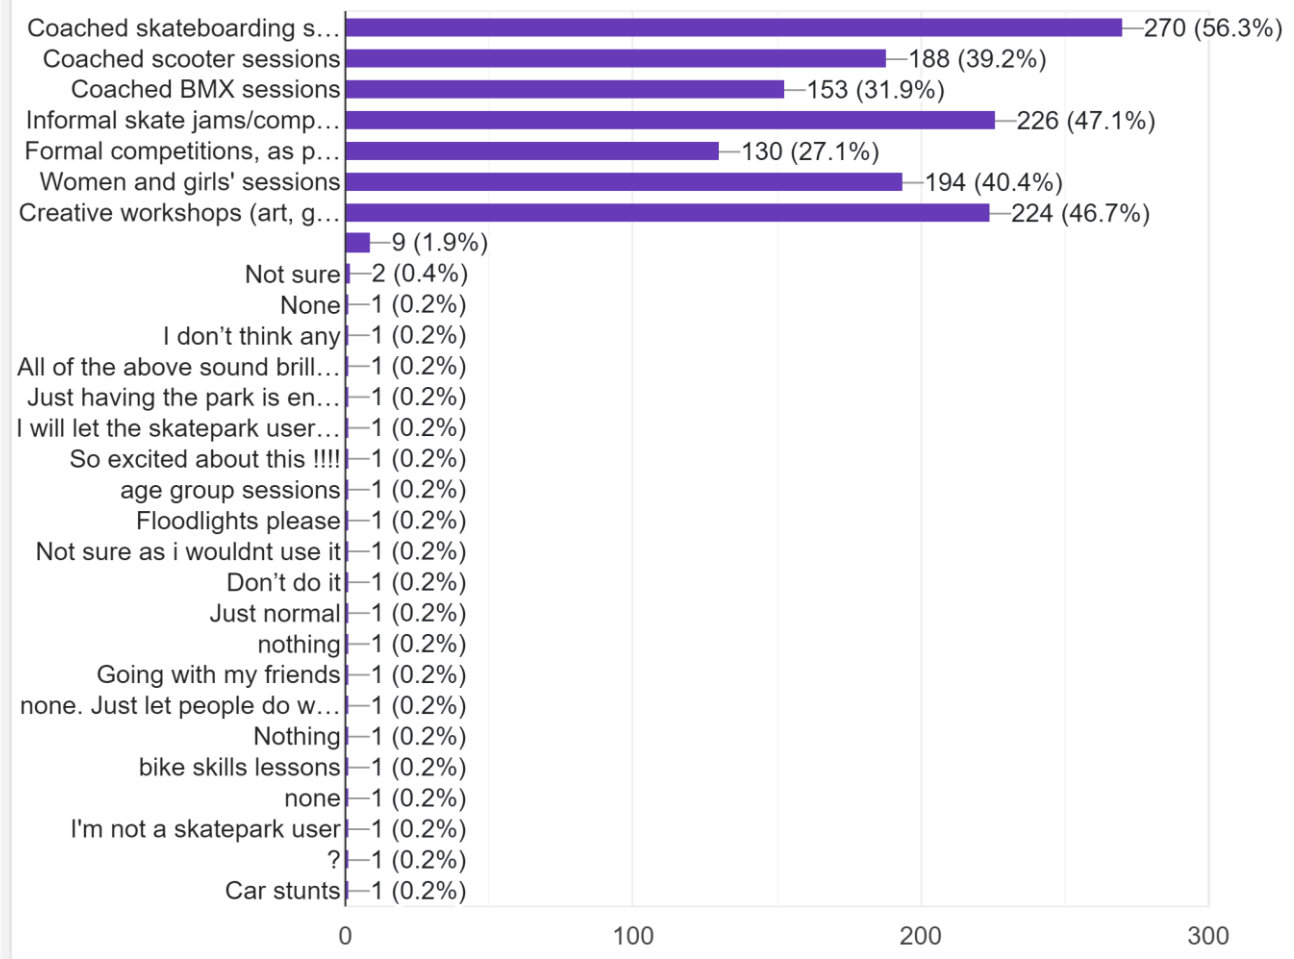

▲ 1/5 ▼

COMMUNITY SURVEY RESULTS

CHIPPING NORTON SKATEPARK

USERS GROUP

14. What types of activity would you like to see at a new skatepark in Chipping Norton? Please select all that apply.

480 responses

COMMUNITY SURVEY RESULTS