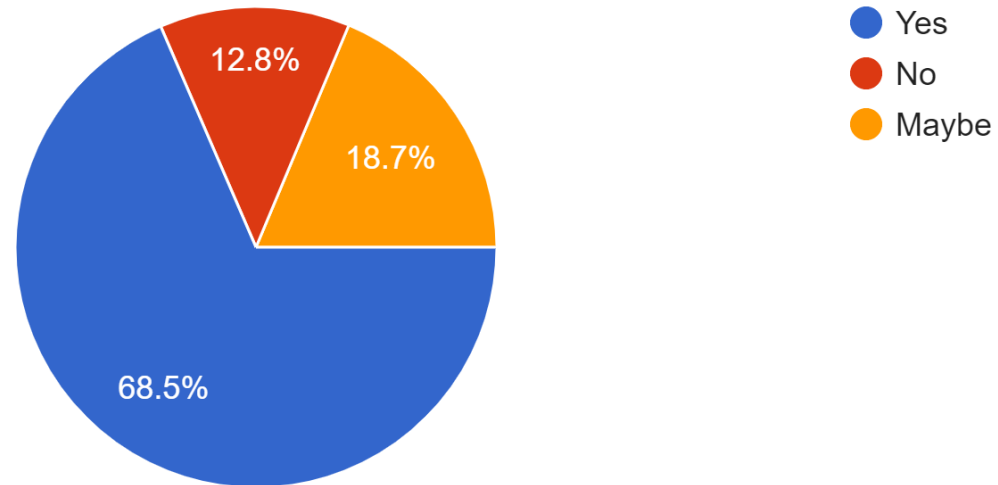

COMMUNITY SURVEY RESULTS