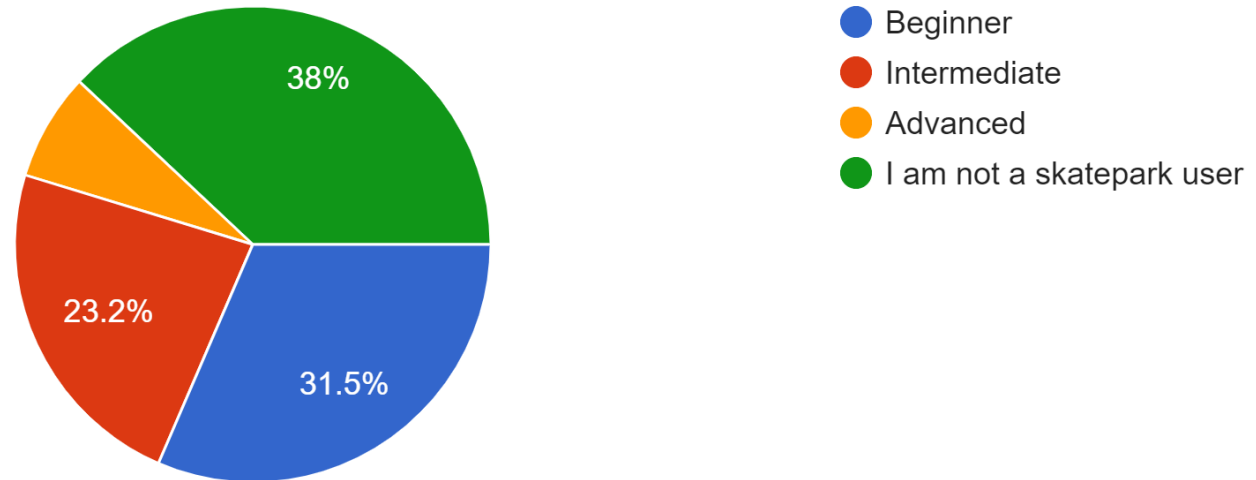

COMMUNITY SURVEY RESULTS