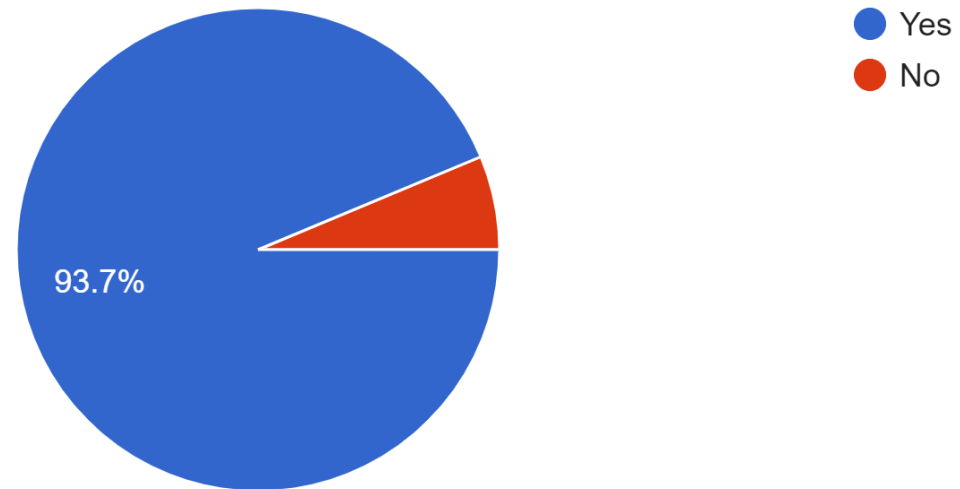

CHIPPING NORTON SKATEPARK

USERS GROUP

COMMUNITY SURVEY RESULTS

CHIPPING NORTON SKATEPARK

USERS GROUP

1: Would you like to see a new skatepark in Chipping Norton?

573 responses

COMMUNITY SURVEY RESULTS