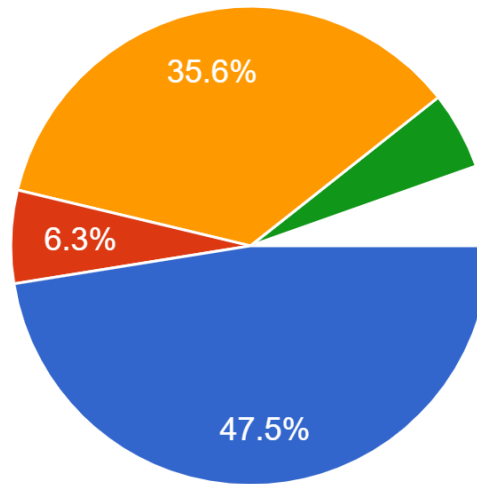

- Walk / skate
- Cycle
- Drive / ask for lift
- Bus
- I wouldn't
- Not interested
- Ride my scooter there
- Not a user

▲ 1/5 ▼

COMMUNITY SURVEY RESULTS